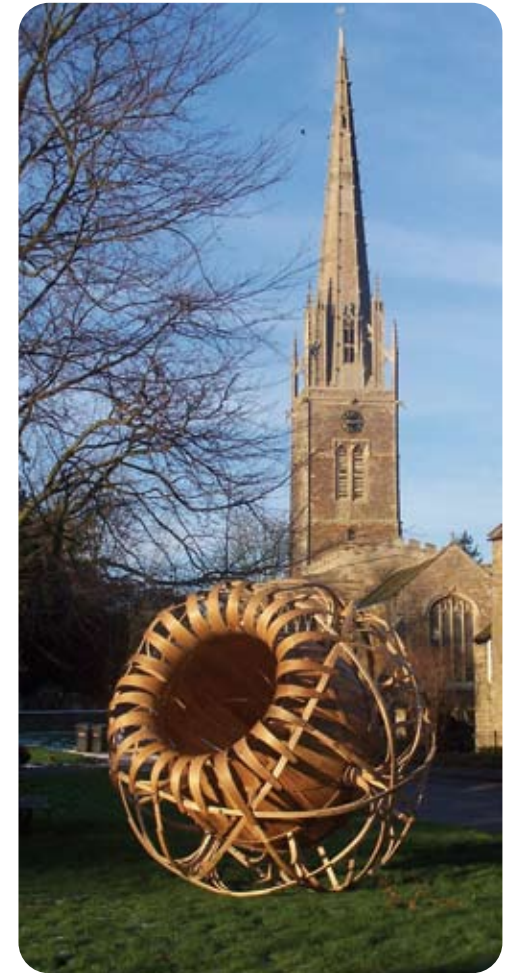

In 2007 Charlie created the Rolling Summerhouse, an extraordinary spherical structure large enough to relax inside, but light enough for an adult to roll around a garden. Children can use it as a climbing frame, and it can be safely anchored to the ground with three child-proof legs.

There are currently two designs, both elaborate, geometrical representations of microscopic natural phenomena: a pollen grain (4 metres, *above and right*) and a plankton cell (3 metres, *below and far right*).

A private space in the shade, perfect for reading or an intimate picnic.

A climbing structure for children, with no sharp edges.

Thin strands of wood on the outer layer mean impact on lawn is minimal

The whole structure can be rolled about by two adults, and fixed in place with child-proof legs.